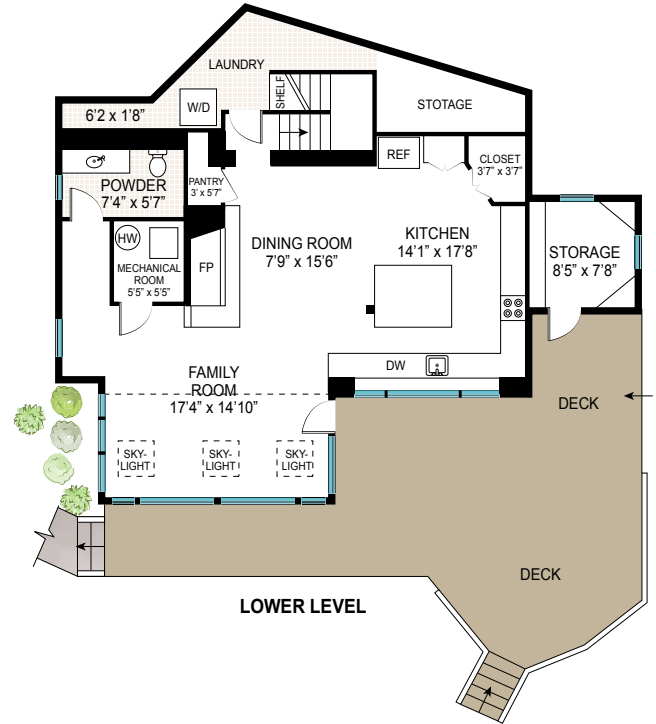

ENTRY LEVEL

LOWER LEVEL

INT: 2182 ft<sup>2</sup>

EXT: 840 ft<sup>2</sup>

Scale in feet. Indicative only. Dimensions are approximate. All information contained herein is gathered from sources we believe to be reliable. However, we cannot guarantee its accuracy and interested persons should rely on their own enquiries.